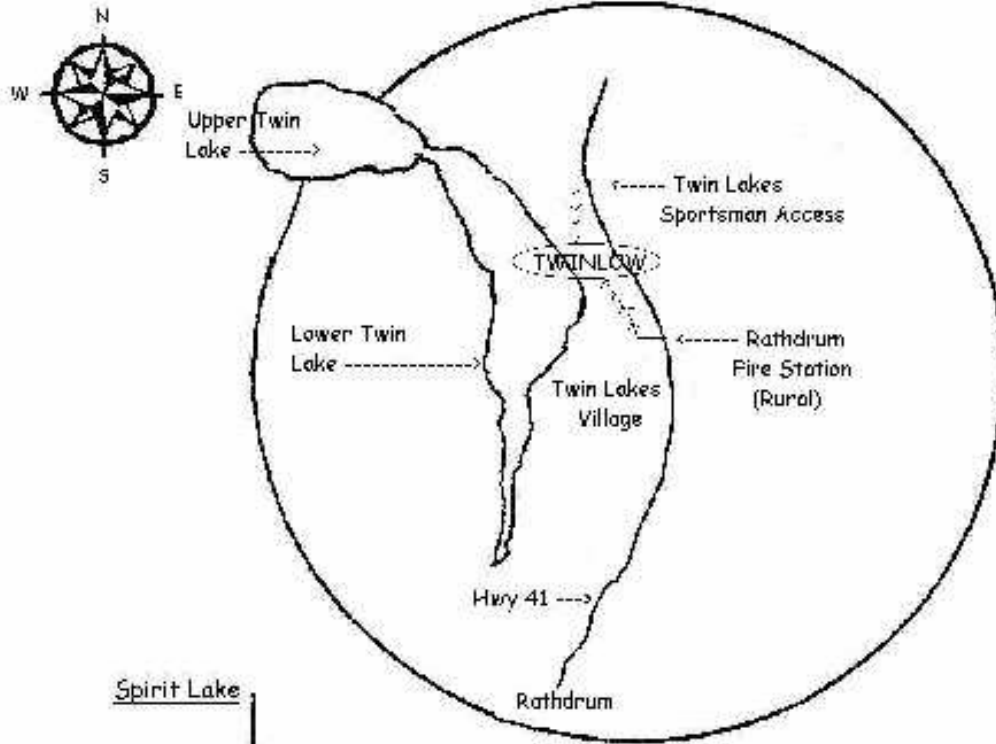

Directions to Twinlow Camp

This map should help you easily find your way to Twinlow Camp. You may wish to allow yourself approx. 45 min. - 1 hr. from Spokane; 3 hrs. from Tri-Cities area; 2-1/2 hrs. from Pullman/Moscow

♪ Hi-ho, hi-ho to Twinlow Camp we go ♪