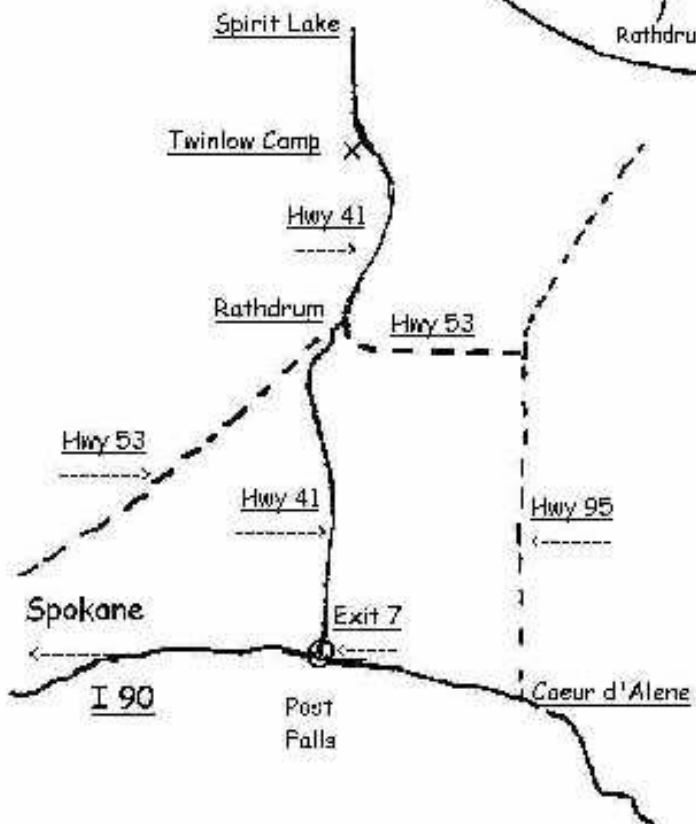

Directions to Twinlow Camp

This map should help you easily find your way to Twinlow Camp. You may wish to allow yourself approx. 45 min. - 1 hr. from Spokane; 3 hrs. from Tri-Cities area; 2-1/2 hrs. from Pullman/Moscow

♪ Hi-ho, hi-ho to Twinlow Camp we go ♪